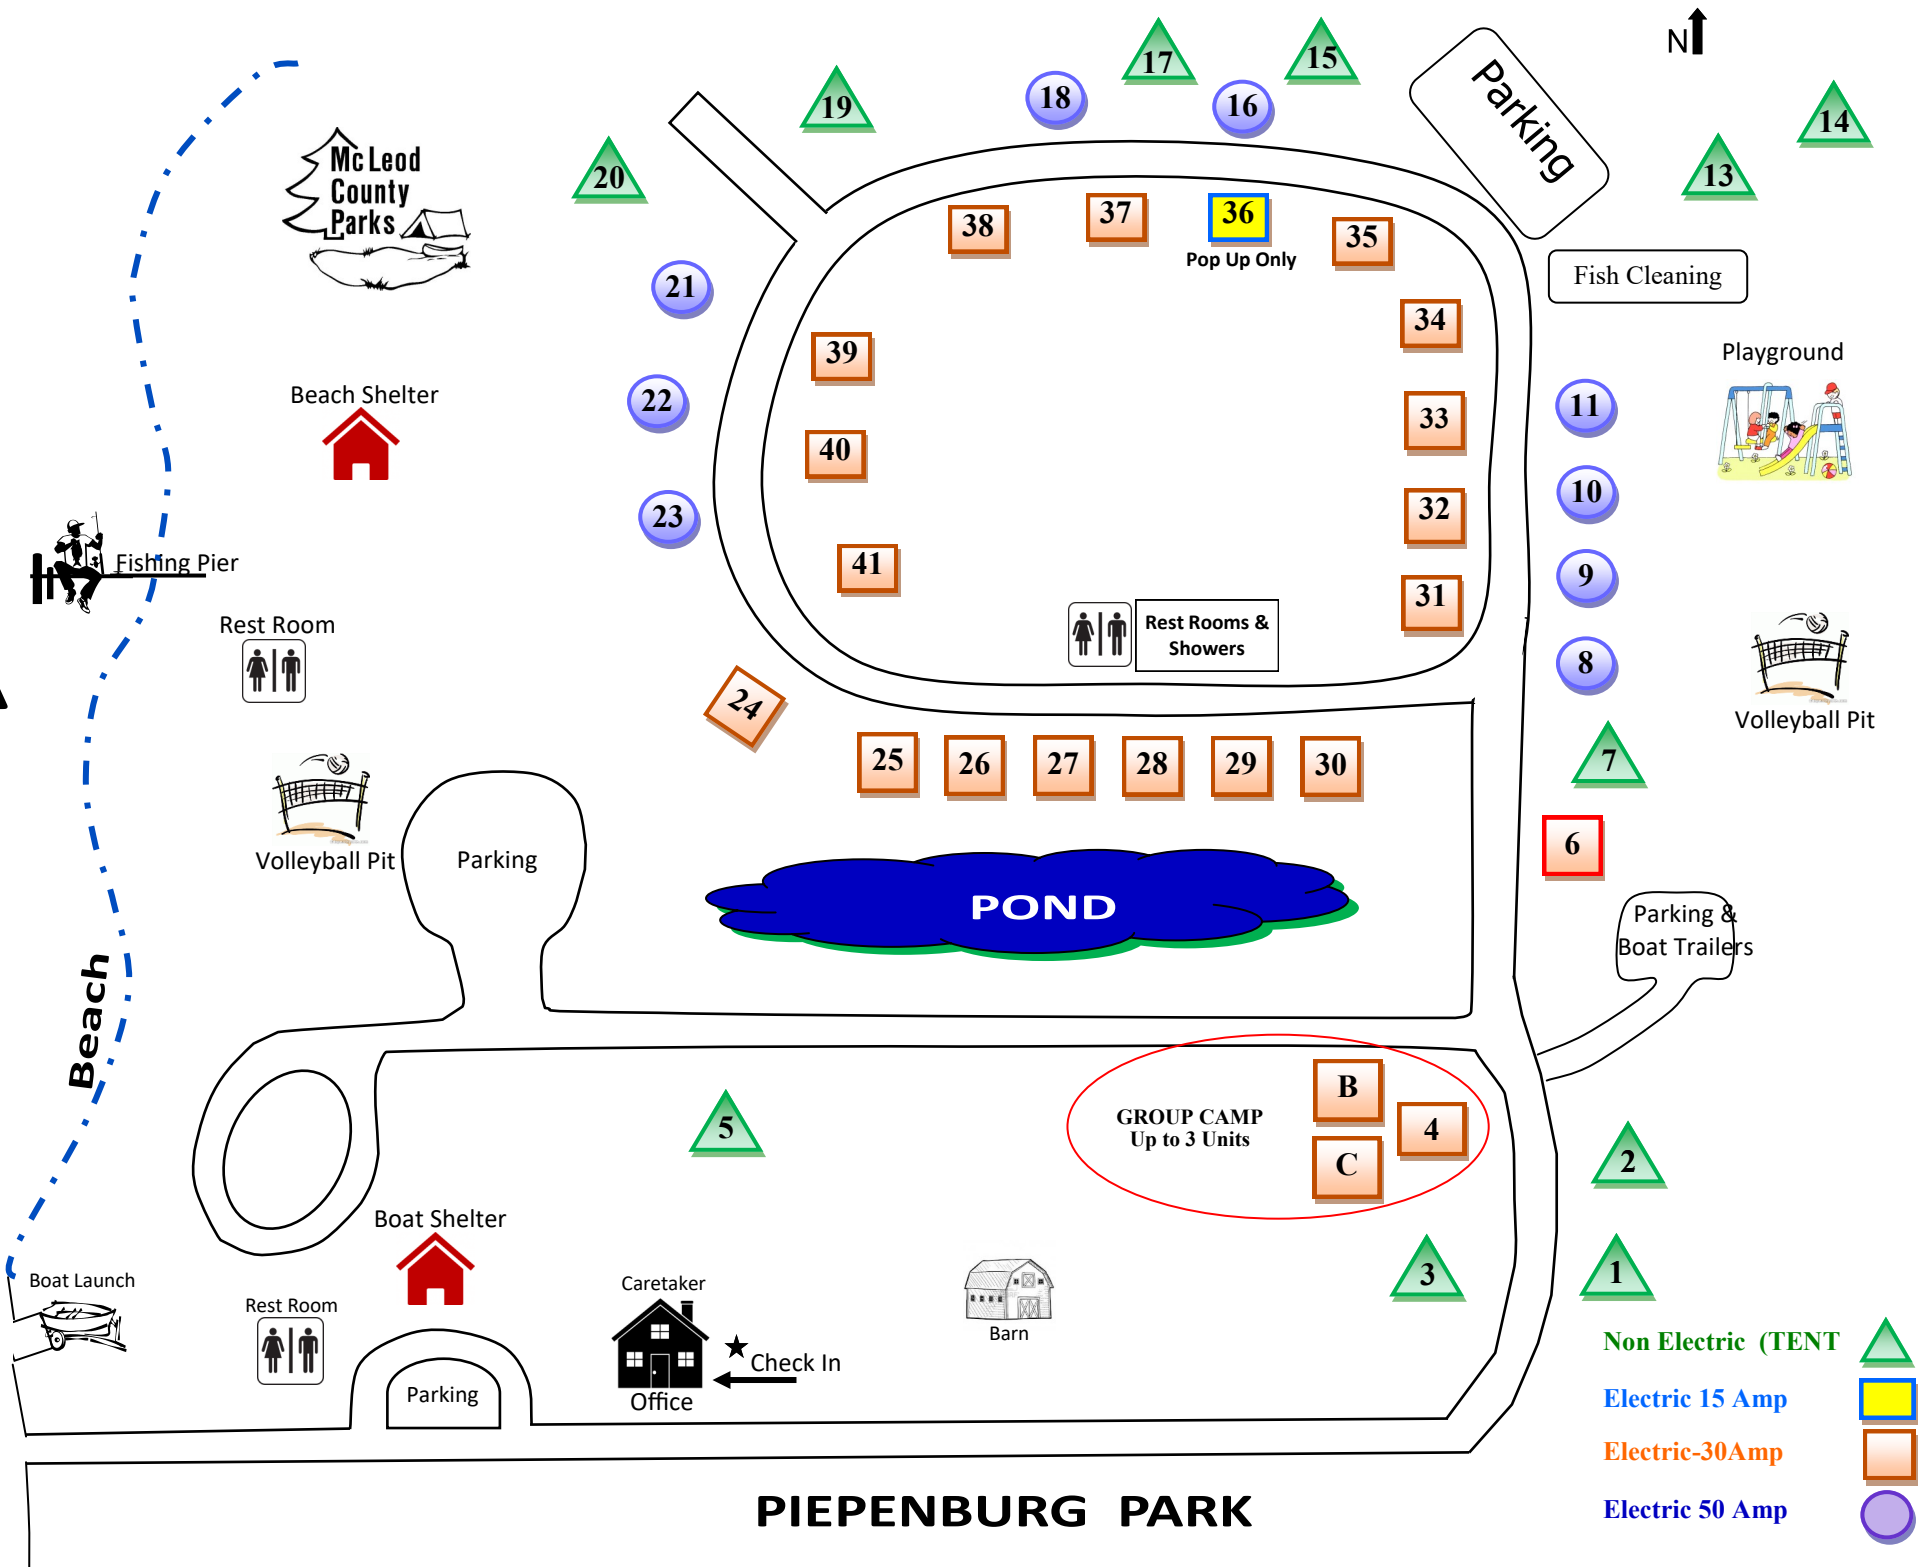

BELLE LAKE

Fishing Pier

McLeod County Parks

Beach Shelter

Rest Room

Volleyball Pit

Parking

Boat Launch

Boat Shelter

Rest Room

Parking

Caretaker Office

★ Check In

Barn

GROUP CAMP
Up to 3 Units

B
C

4

PIEPENBURG PARK

Parking

Fish Cleaning

Playground

Volleyball Pit

Parking & Boat Trailers

N